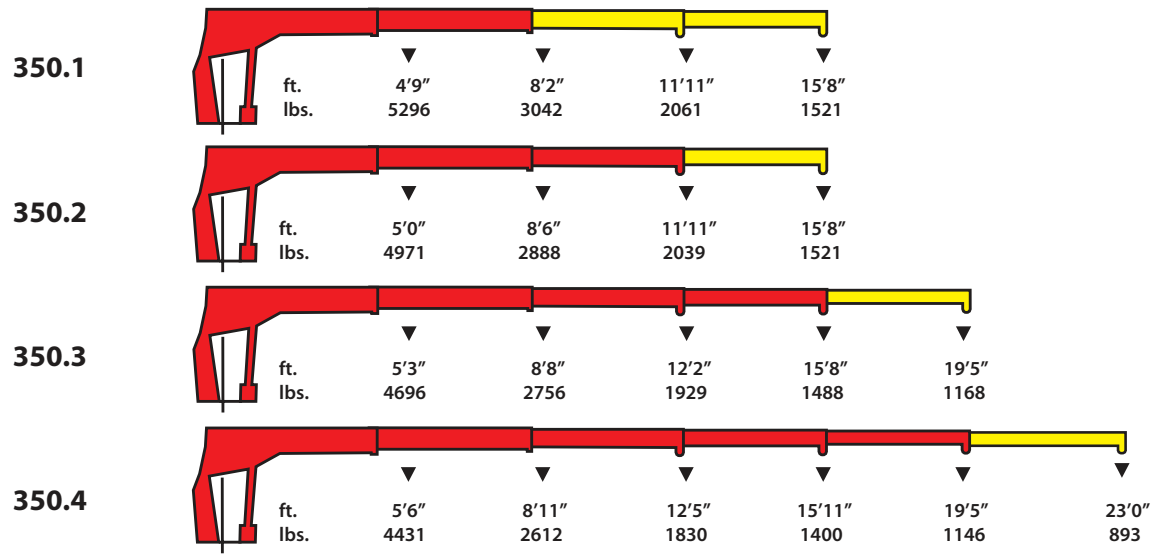

 Hydraulic (standard)

 Manual (optional)

**TCM
130**

**TCM
200**

**TCM
300**

**TCM
350**

Theoretical Lifting Capacity